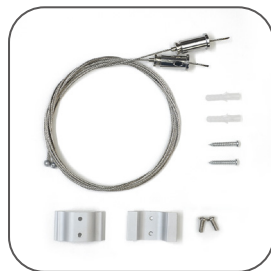

## Features:

1. Model: HL-A028
2. Material: AL6063+PC
3. Surface: Anodized/Painting
4. Lighting source width: 72mm
5. Length: 4m/max
6. Installation: For offices, conference rooms, supermarkets, home lighting, etc.

## Accessory:

End cap

Suspended Rope

Connector

Mounting Clip