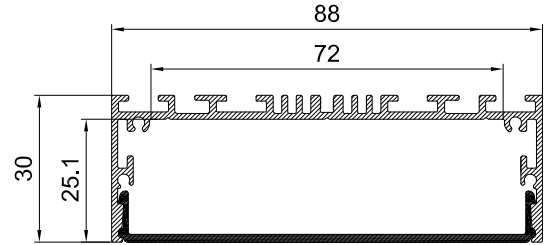

## Features:

1. Model: HL-A028
2. Material: AL6063+PC
3. Surface: Anodized/Painting
4. Lighting source width: 72mm
5. Length: 4m/max
6. Installation: For offices, conference rooms, supermarkets, home lighting, etc.