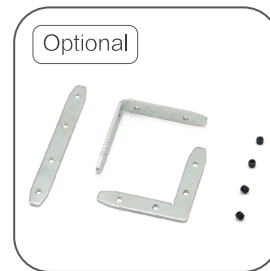

## Features:

1. Model: HL-A028
2. Material: AL6063+PC
3. Surface: Anodized/Painting
4. Lighting source width: 72mm
5. Length: 4m/max
6. Installation: For offices, conference rooms, supermarkets, home lighting, etc.

## Accessory:

End cap

Suspended Rope

Connector

Mounting Clip